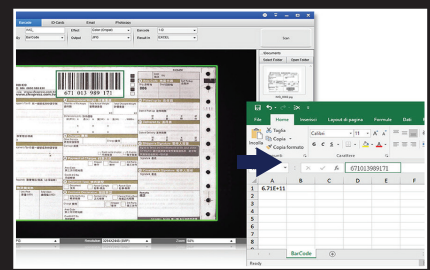

Barcode Scanning

Supports 1D and 2D barcodes and output result into Excel or Text file formats.