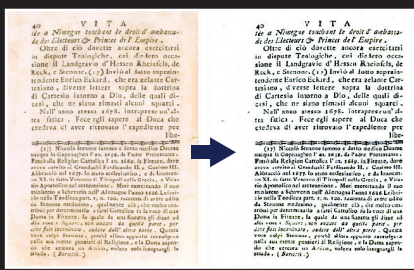

Background Color Purification

Automatic Text Enhancement, it allows to reduce the shadow of document and make white of background.