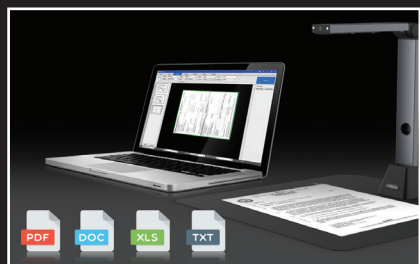

### Background Color Purification

Automatic Text Enhancement, it allows to reduce the shadow of document and make white of background.

### Edge Filling

Automatic to fill the edge of damaged document.

### Barcode Scanning

Supports 1D and 2D barcodes and output result into Excel or Text file formats.